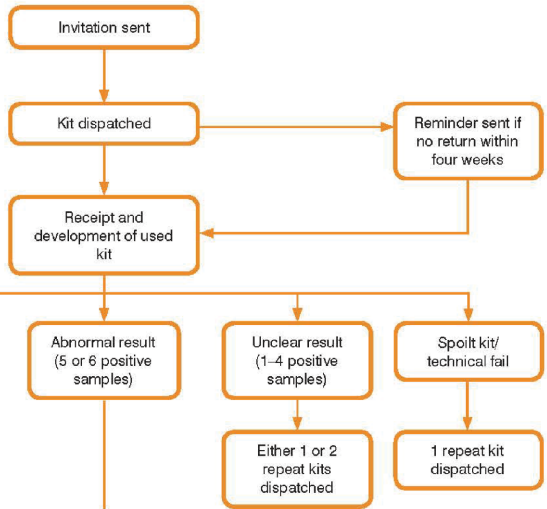

Programme hub

Local screening centre